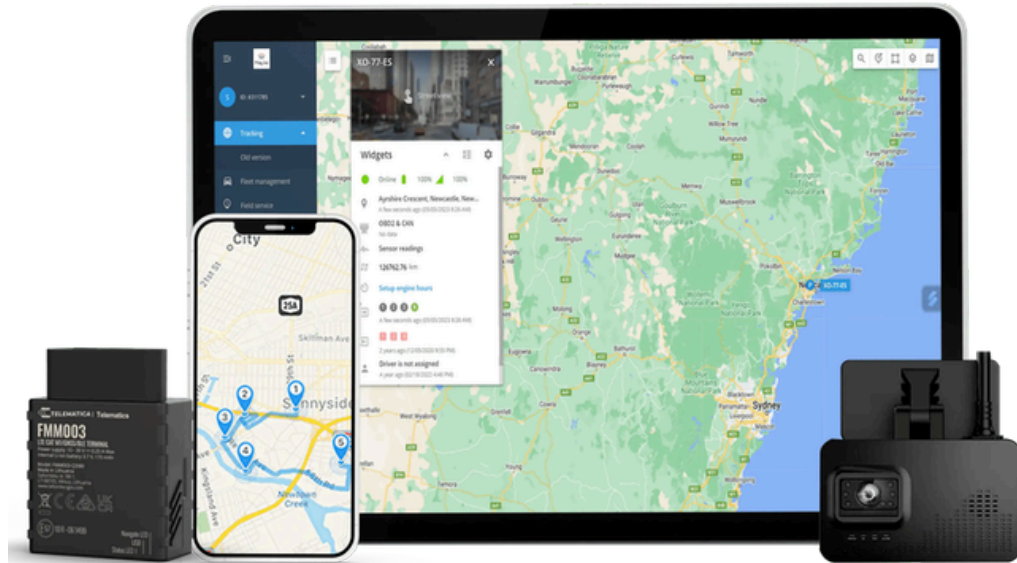

Telemática GPS

- Soporta Buses, Barcos, Maritimo, Minibuses, furgones y todo tipo de vehiculos
- Más de 15 variables: odómetro, horómetro, nivel de combustible, etc.
- Cobertura en todo el mundo.
- Chip Multicarrier para conexión en toda LATAM (Movistar, Claro, Wom, Entel)